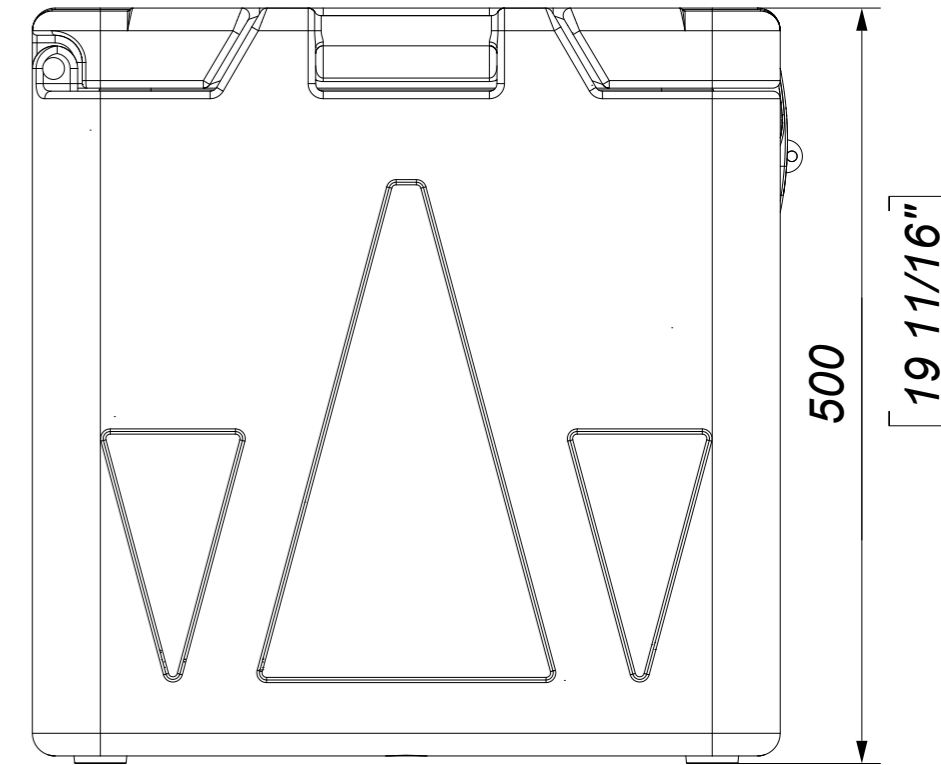

Codice EE **Description**

816003/00

T0056/FDN

816003/01

T0056/FDH

IceBox

 **iceBOX**[®]

www.coldtainer.uk