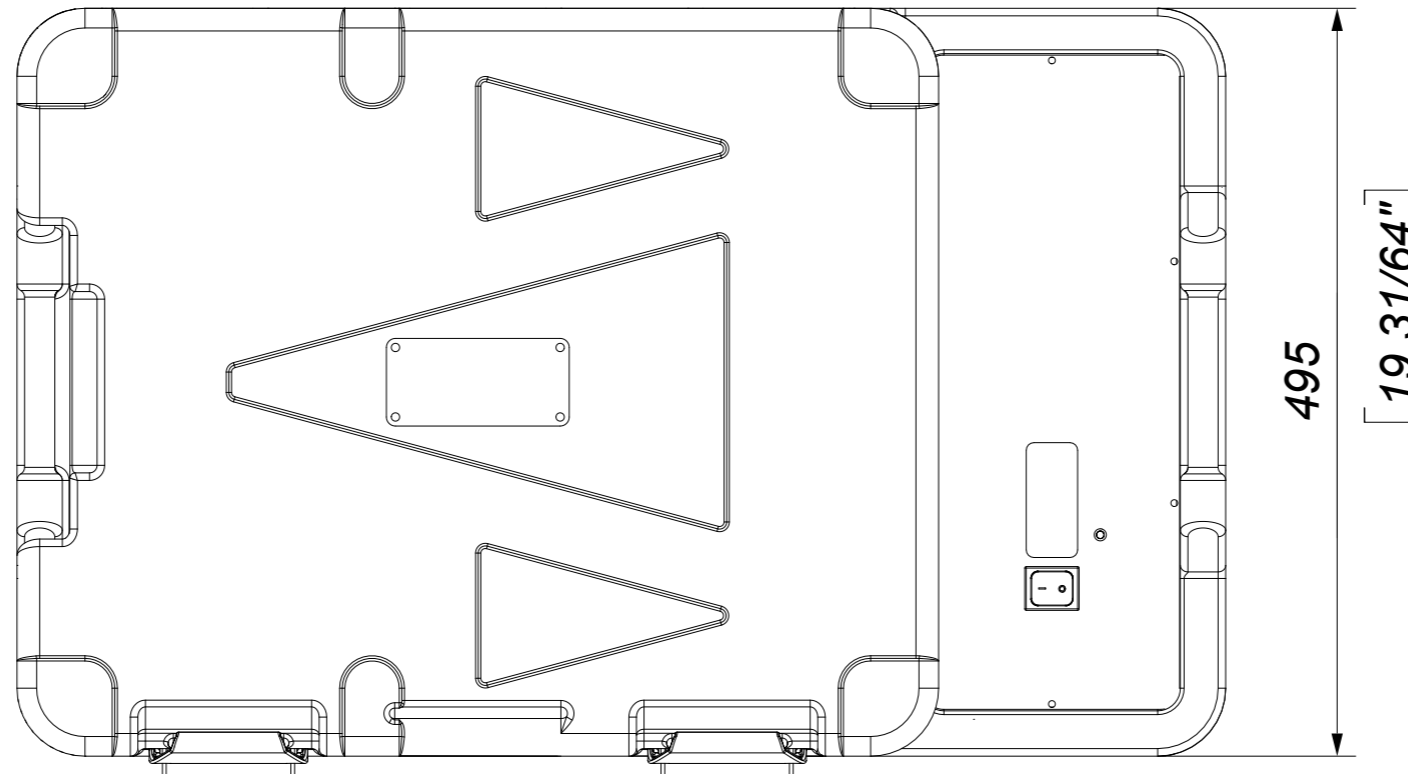

Codice EE **Description**

816003/00

T0056/FDN

816003/01

T0056/FDH

IceBox

 **iceBOX**[®]

www.coldtainer.uk