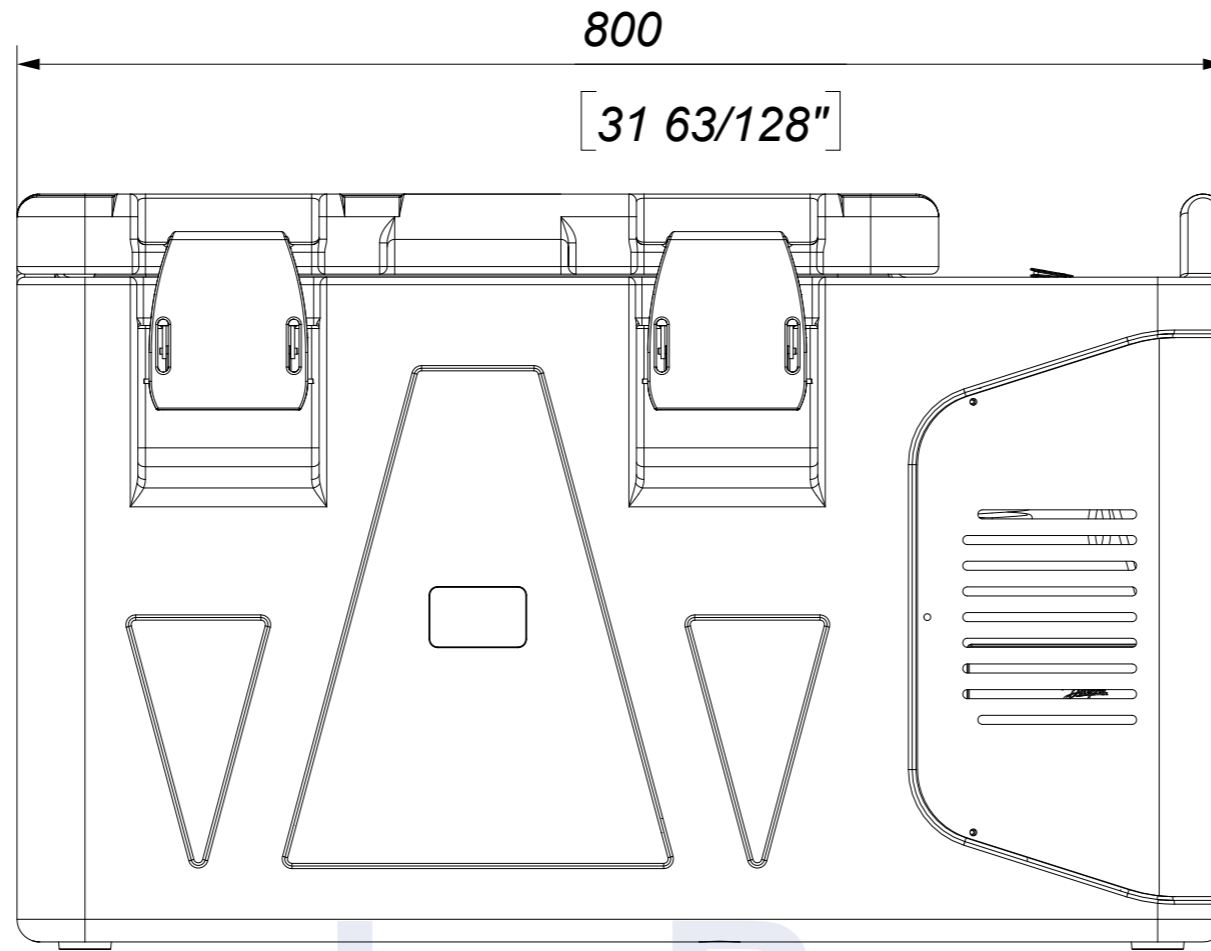

Codice EE **Description**

816003/00

T0056/FDN

816003/01

T0056/FDH

IceBox

 **iceBOX**[®]

www.coldtainer.uk