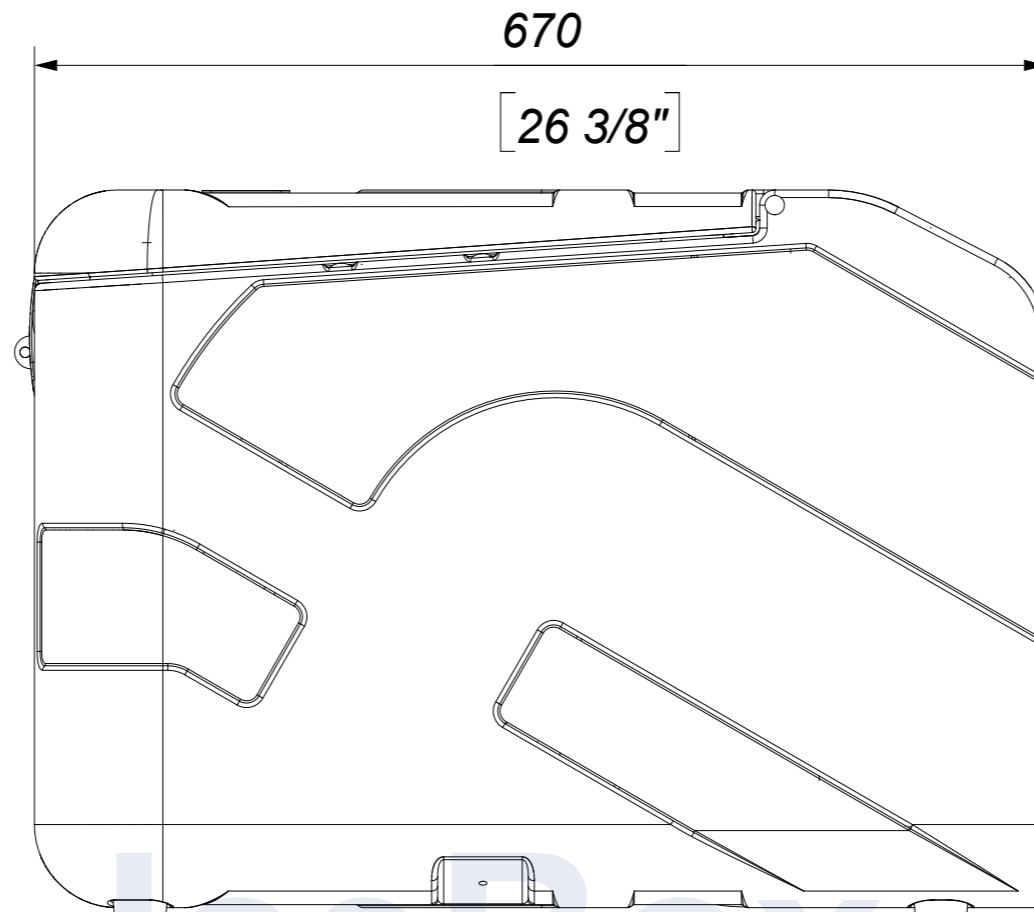

Codice EE	Description
------------------	--------------------

816002/00	T0032/FDN
-----------	-----------

816002/01	T0032/FDH
-----------	-----------

IceBox

The logo for IceBox, featuring a stylized snowflake icon to the left of the brand name "IceBOX" in a bold, blue, sans-serif font.