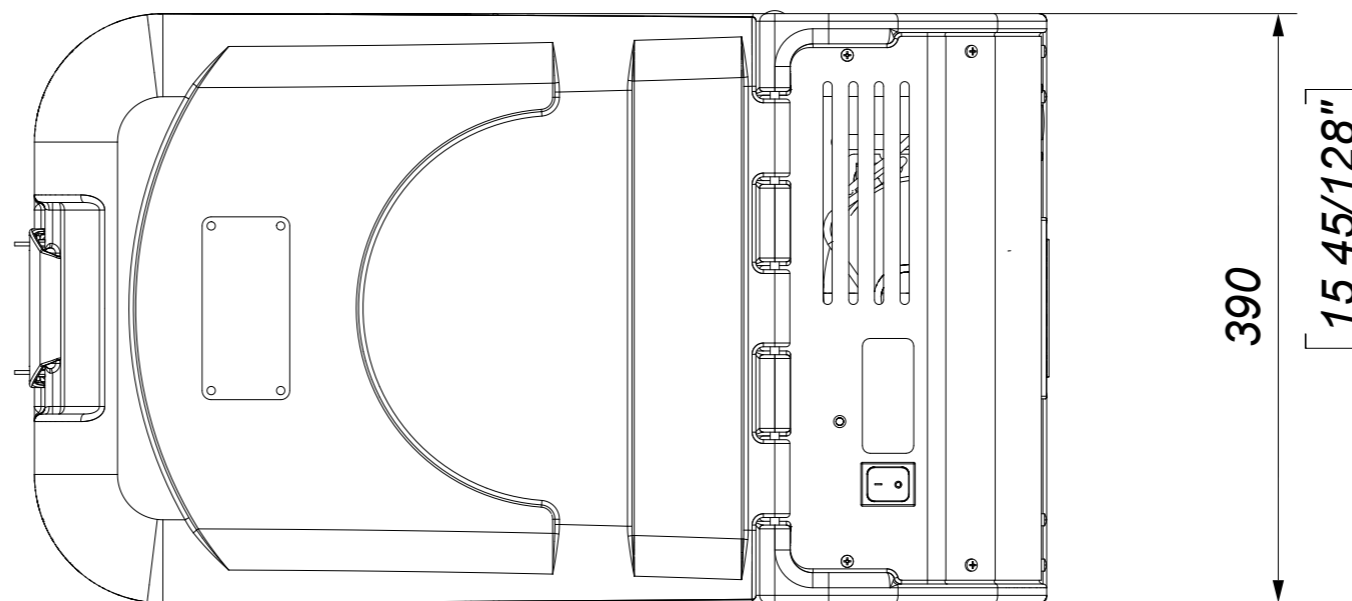

Codice EE	Description
------------------	--------------------

816002/00	T0032/FDN
-----------	-----------

816002/01	T0032/FDH
-----------	-----------

IceBox

The logo for IceBox, featuring a stylized snowflake icon to the left of the brand name "IceBOX" in a bold, blue, sans-serif font.