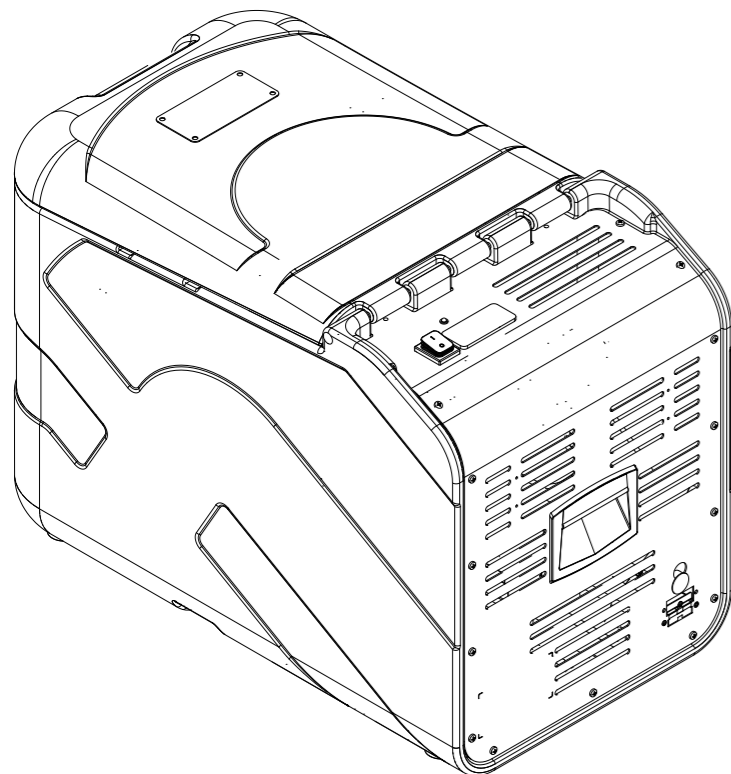

Codice EE	Description
------------------	--------------------

816002/00	T0032/FDN
-----------	-----------

816002/01	T0032/FDH
-----------	-----------

IceBox

The logo for IceBox, featuring a stylized snowflake icon to the left of the brand name "IceBOX" in a bold, blue, sans-serif font.