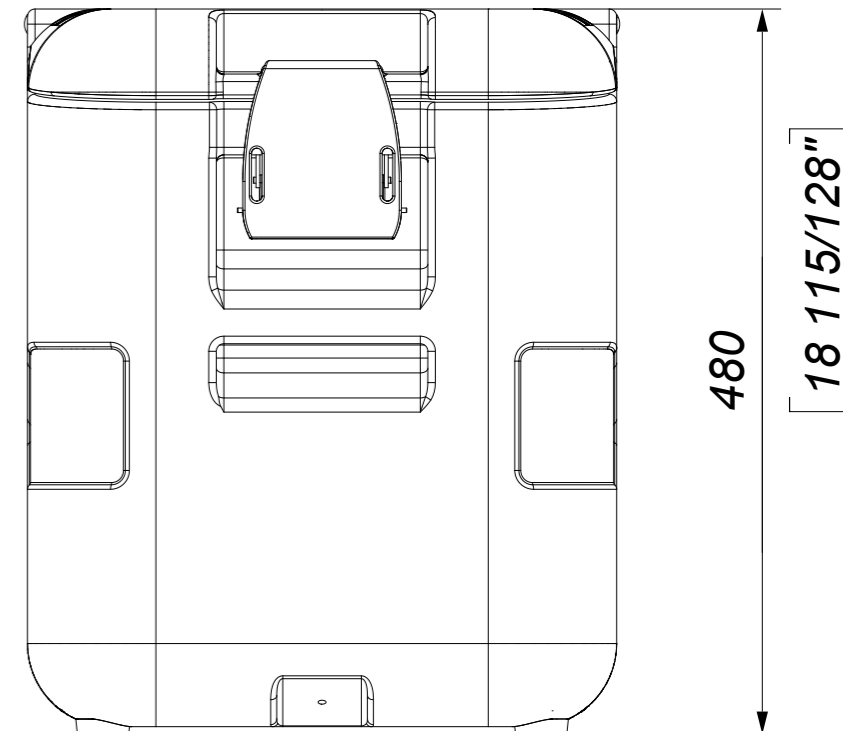

Codice EE	Description
------------------	--------------------

816002/00	T0032/FDN
-----------	-----------

816002/01	T0032/FDH
-----------	-----------

IceBox

The logo for IceBox, featuring a stylized snowflake icon to the left of the brand name "IceBOX" in a bold, blue, sans-serif font.