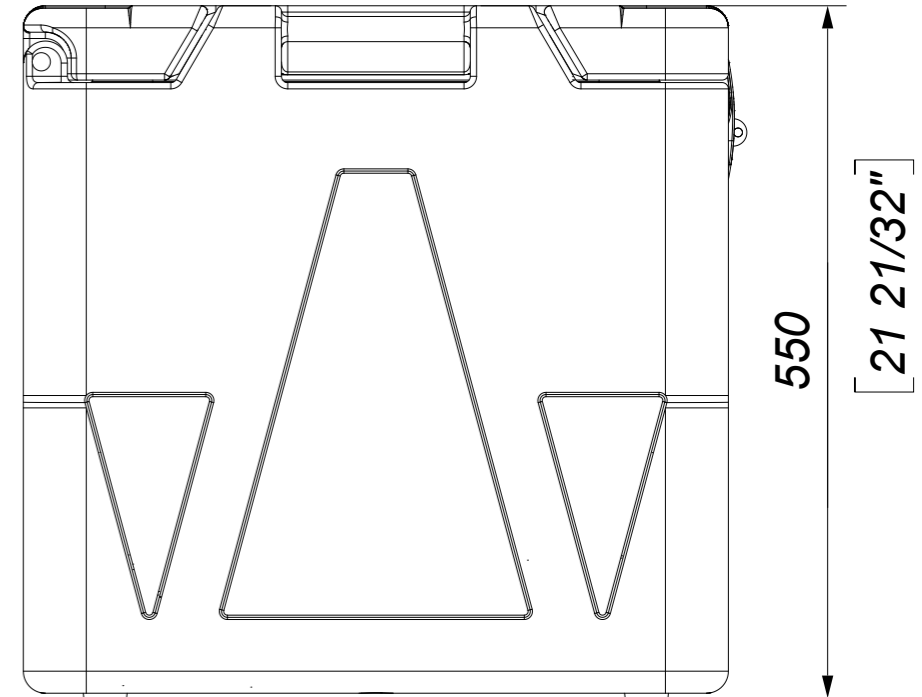

Codice EE	Description
816004/00	T0082/FDN
816004/01	T0082/FDH
816004/02	T0082/XFDN

IceBox

iceBOX[®]

www.coldtainer.uk