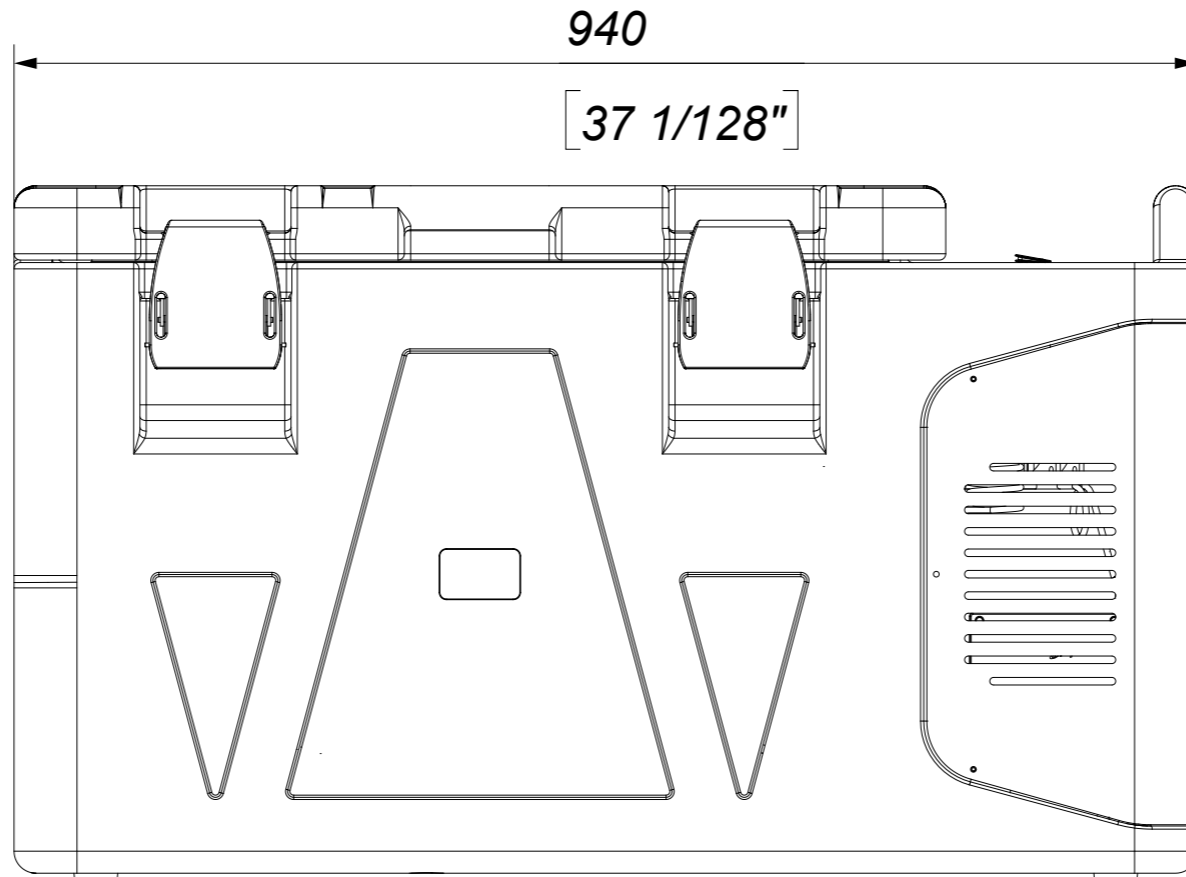

Codice EE	Description
816004/00	T0082/FDN
816004/01	T0082/FDH
816004/02	T0082/XFDN

IceBox

iceBOX[®]

www.coldtainer.uk