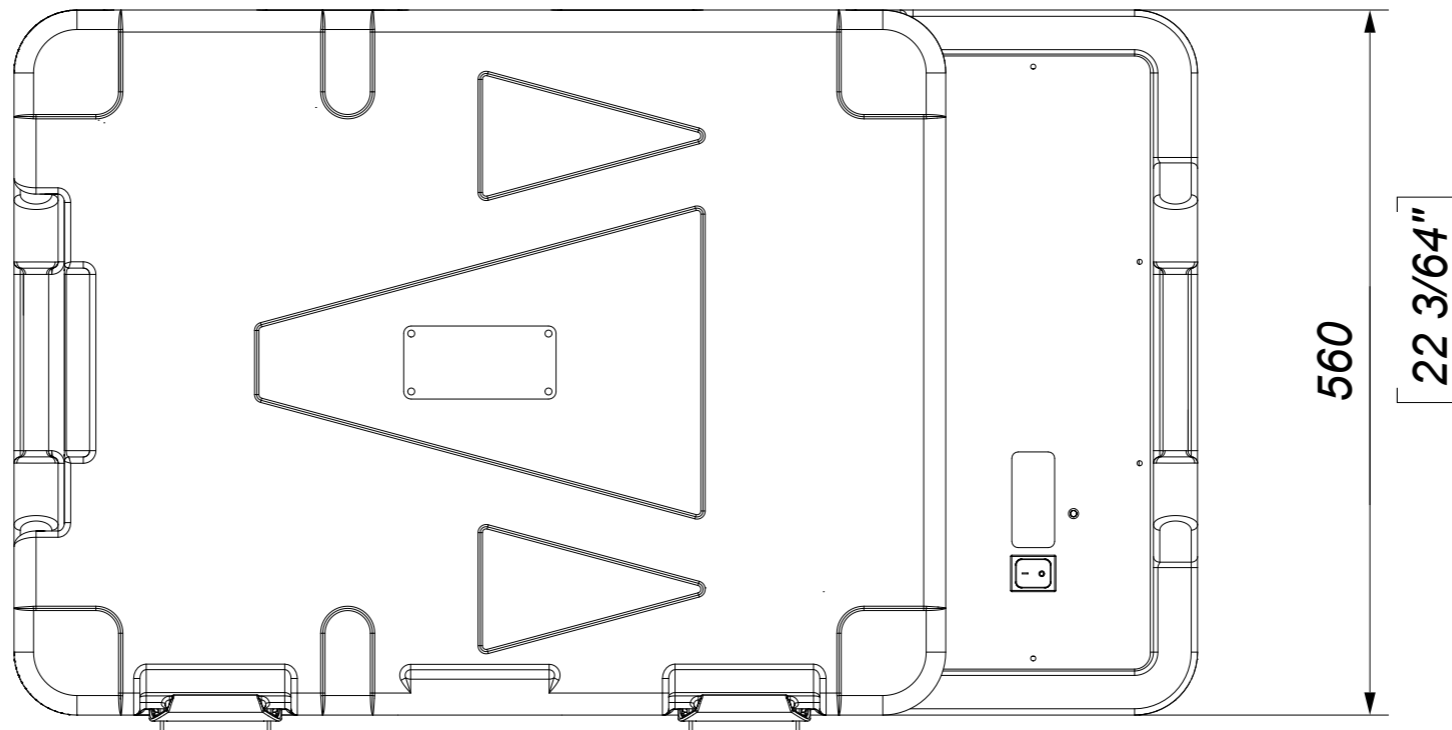

Codice EE	Description
816004/00	T0082/FDN
816004/01	T0082/FDH
816004/02	T0082/XFDN

IceBox

iceBOX[®]

www.coldtainer.uk